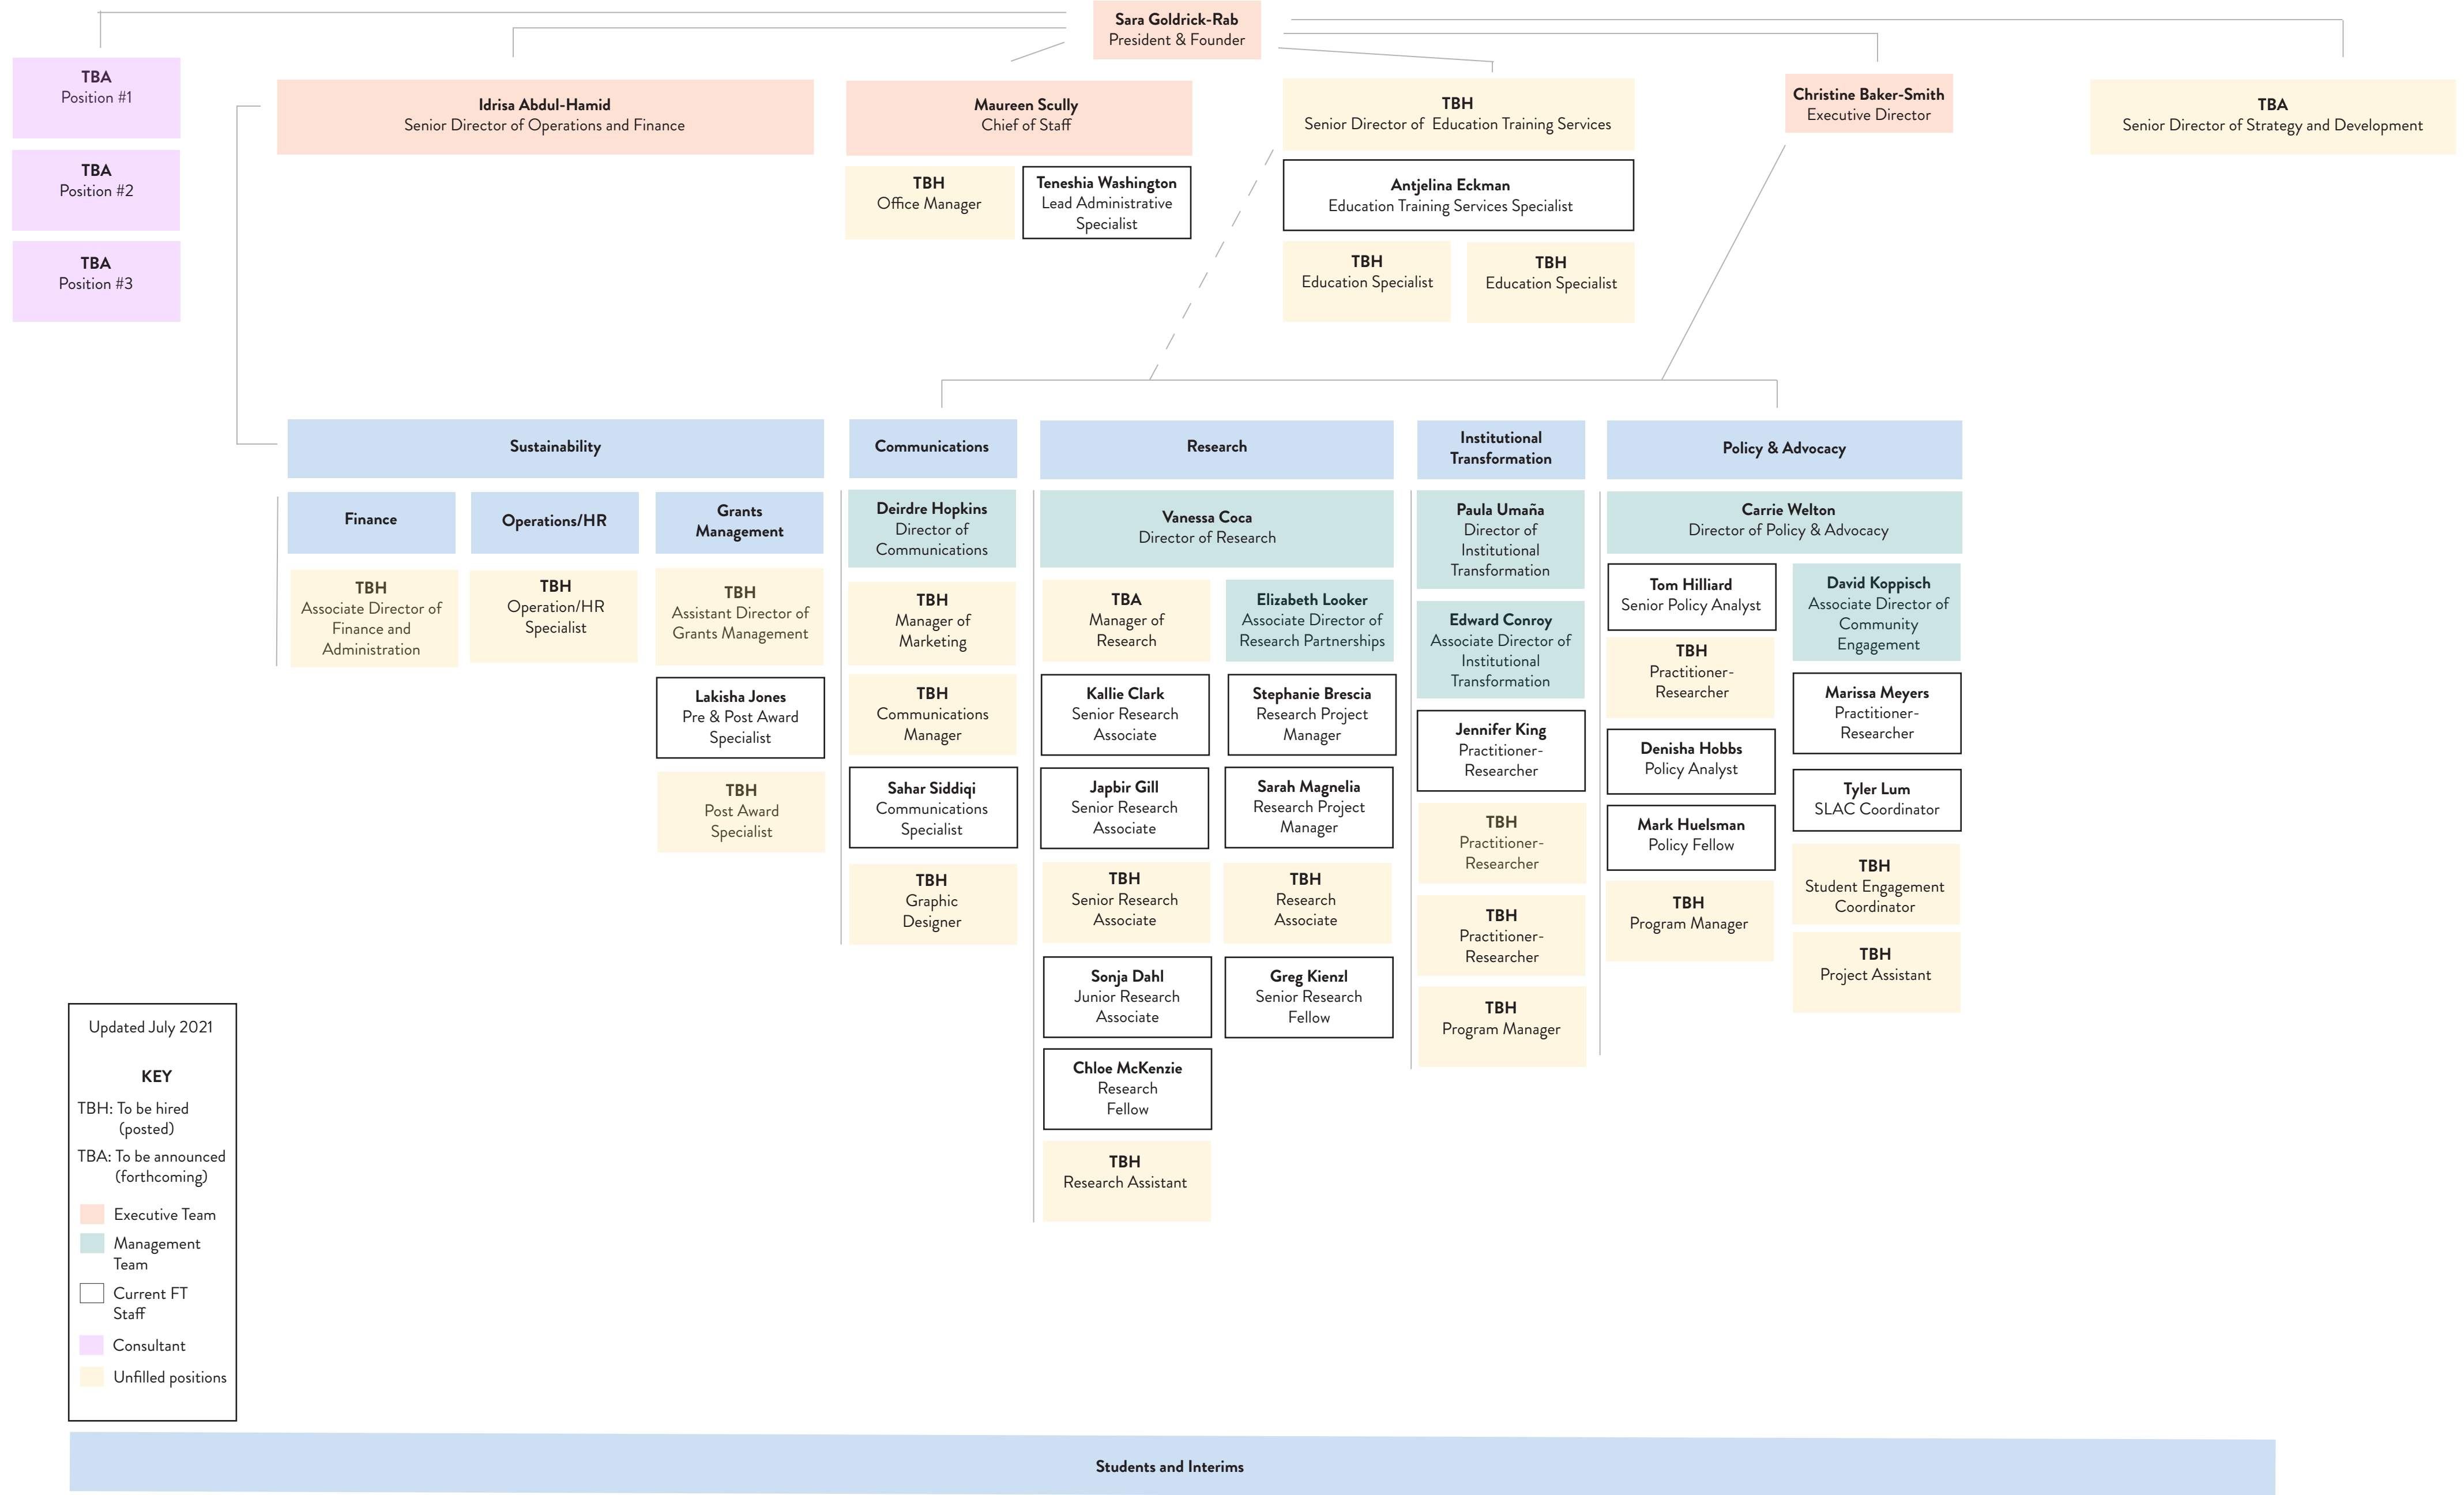

THE HOPE CENTER ORGANIZATIONAL CHART

Updated July 2021

- KEY**
- TBH: To be hired (posted)
 - TBA: To be announced (forthcoming)
 - Executive Team
 - Management Team
 - Current FT Staff
 - Consultant
 - Unfilled positions

Students and Interims